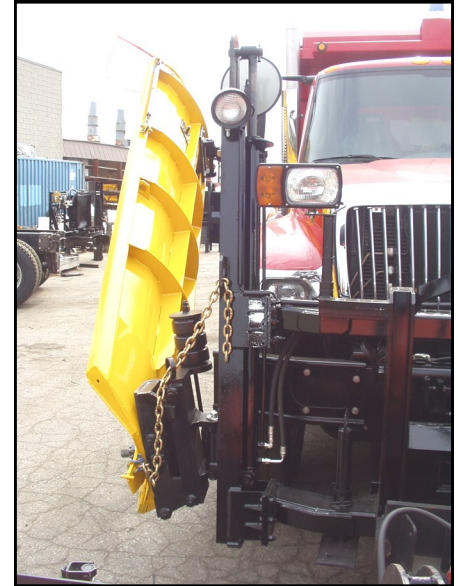

“ACPEA” PATROL WING SYSTEM SERIES

“QUALITY by DESIGN”

- ▶ Our ACPEA Patrol Hydraulic Telescopic Single Wing Arm Wing System is modular for easy installation and removal.

- ▶ The ACPEA Patrol Wing System is designed for severe duty applications.

A proven modern concept that offers reliability, durability and ease of operation and service.

EVEREST EQUIPMENT CO.

HEAVY-DUTY SNOW & ICE CONTROL

“ACPEA” PATROL WING SYSTEM SERIES

- ▶ Our ACP48 front tower is independently controlled providing 48” of vertical wing lift. This system incorporates our 30 degree rubber timbren safety trip dee for full moldboard trip action.
- ▶ The tower’s slider assembly runs full length of the front tower and allows for 6” of wing float.
- ▶ The tower bolts to the front hitch support cross tubes.
- ▶ The modular tower attachment brackets provide simple removal to allow for service or off-season weight savings.
- ▶ If the truck is fitted out with a Power Tilt hitch, this tower will tilt forward with the hitch for ease of truck servicing.

- ▶ Our low profile ACPEA patrol rear module minimizes the mounting area required behind the truck cab for installation.
- ▶ The ACPEA rear module incorporates a hydraulic cylinder to raise and lower the rear of the wing moldboard.
- ▶ The wing arm mounting structure is designed to be removable through a pull pin device.
- ▶ The rear assembly incorporates a base basket to reduce the amount of space requested to mount a sander application or standard dump box.

- ▶ The ACPEA is designed with a single telescopic wing arm with a built in compression spring shock absorber. The wing arm has a cylinder mount to the side to allow the wing arm to extend outwards by 21” to increase the cleared path as needed.
- ▶ This design also allows for limited shelving capabilities.