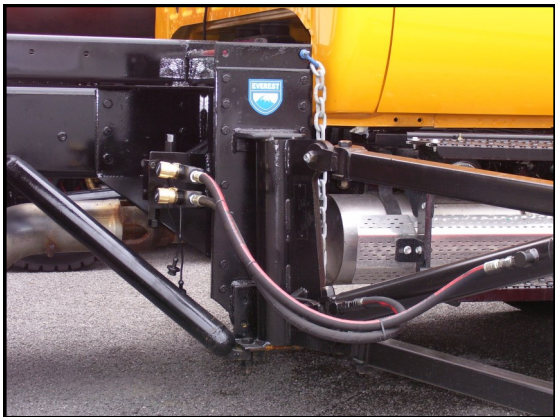

“ACPFM” MEDIUM DUTY PATROL WING SYSTEM SERIES

“QUALITY by DESIGN”

► Our ACPFM Patrol Hydraulic Wing System is modular for easy installation and removal.

► The ACPFM Patrol Wing System is designed for severe duty applications.

A proven modern concept that offers reliability, durability and ease of operation and service.

EVEREST EQUIPMENT CO.

HEAVY- DUTY SNOW & ICE CONTROL

“ACPFM” MEDIUM DUTY PATROL WING SYSTEM SERIES

- ▶ The ACPFM36 front tower features a low profile design. This tower design provides adequate wing lift without vertical extensions above the tower structure.
- ▶ Open tower design is self-cleaning easily shedding snow and road debris.
- ▶ Lift cylinder is located behind the tower beam for greater protection.
- ▶ The modular tower attachment brackets provide simple removal to allow for service or off-season weight savings.
- ▶ If the truck is fitted out with a Medium Duty Power Tilt Hitch, this tower will tilt forward with the hitch for ease of truck servicing.
- ▶ The ACPFM36 tower provides 36” of vertical wing lift.
- ▶ Compression spring safety trip dee comes standard.
- ▶ (This wing system is also available with our ACP16 fully hydraulic front tower).

- ▶ Our low profile ACPFM patrol rear module minimizes the mounting area required behind the truck cab for installation.
- ▶ The ACPFM rear module incorporates a hydraulic cylinder to raise and lower the rear of the wing moldboard.
- ▶ The wing arm mounting structure is made from 6 x 6 HSS section with heavy plate attachment lugs for the wing arms and the lifting cylinder.
- ▶ The upper wing arm features a tension spring to assist the tripping action.
- ▶ The lower wing arm features a compression spring to absorb forces from wing plowing.